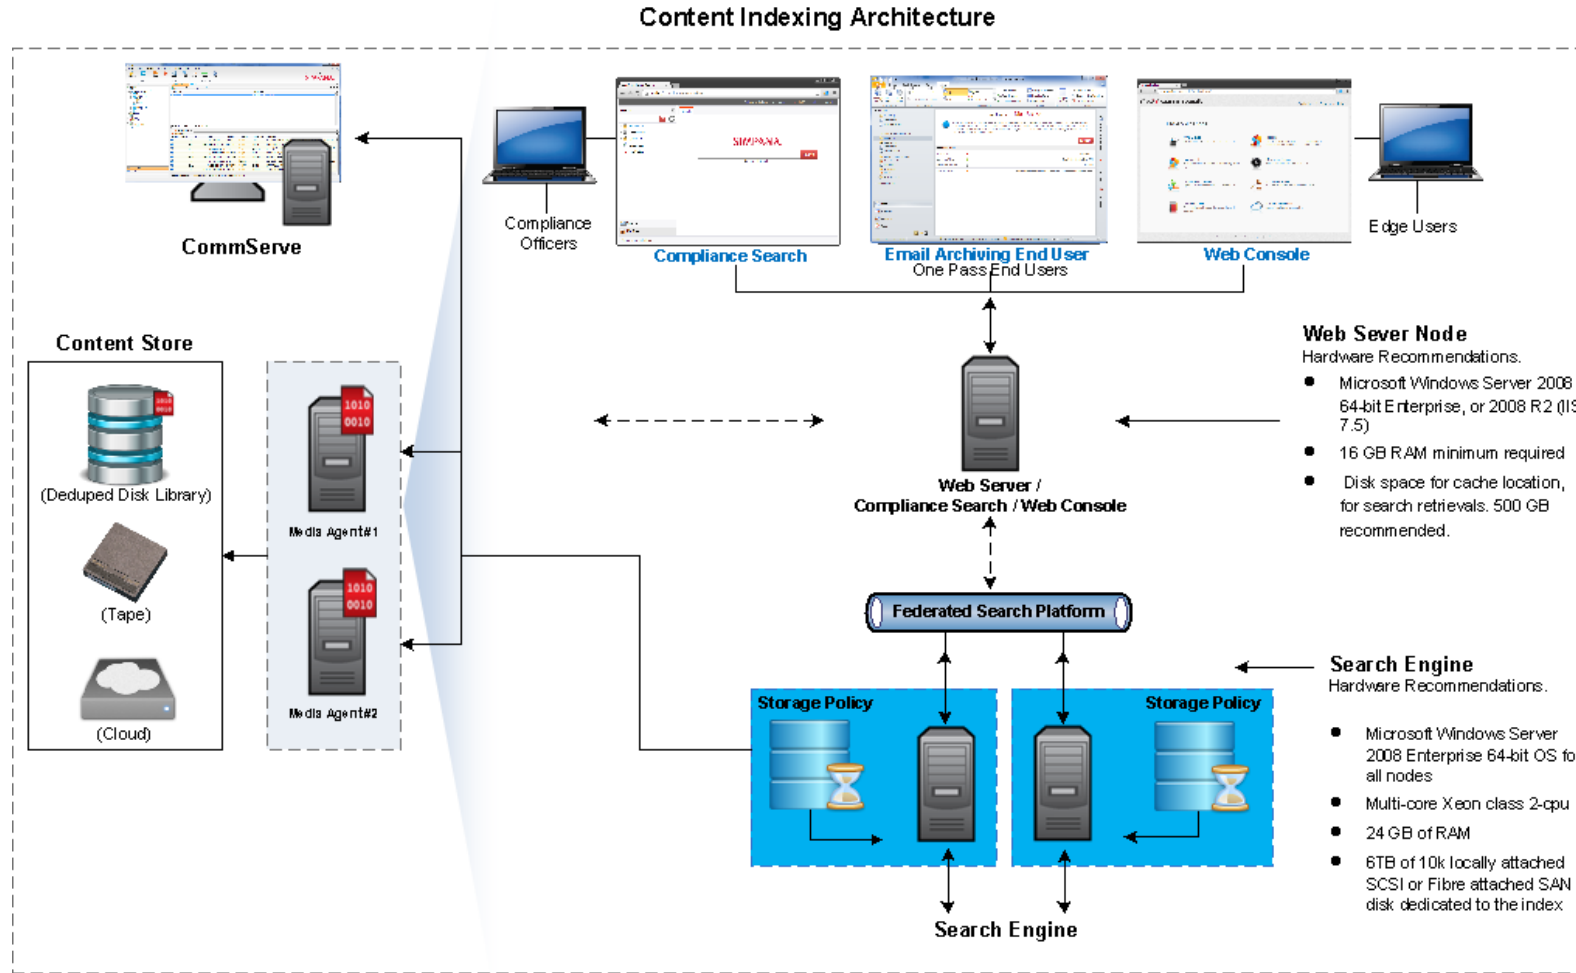

Search Engine

Apache SOLR