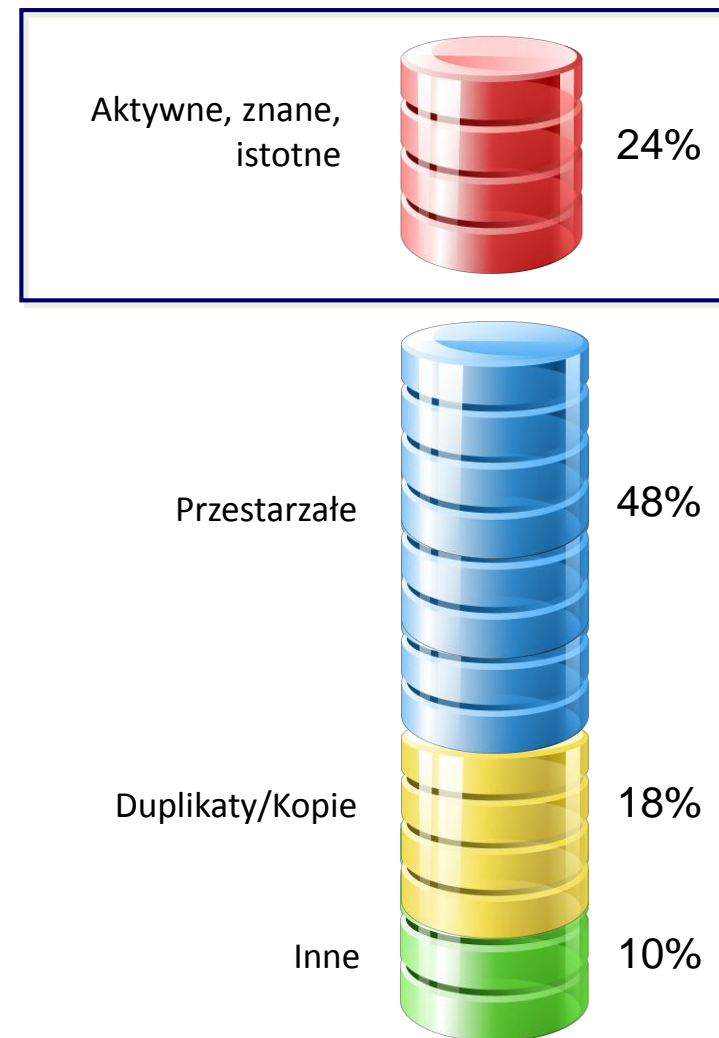

Rzeczywistość dot. danych

- Tylko ~25% nieuporządkowanych danych jest aktywnie używanych
  - ~50% jest przestarzałych
  - ~18% są duplikatami
  - ~6% jest nieznaną
  - ~4% nie jest danymi biznesowymi
- Zużywają droga przestrzeń poziomą 1 i 2 (tier 1, tier 2)
- Są wielokrotnie powielane
  - Kopie użytkowników, backup, replikacja
- Stwarzają ryzyko prawne i zgodności z regułami firmy
- Są traktowane jako ważne dane w przypadku DR